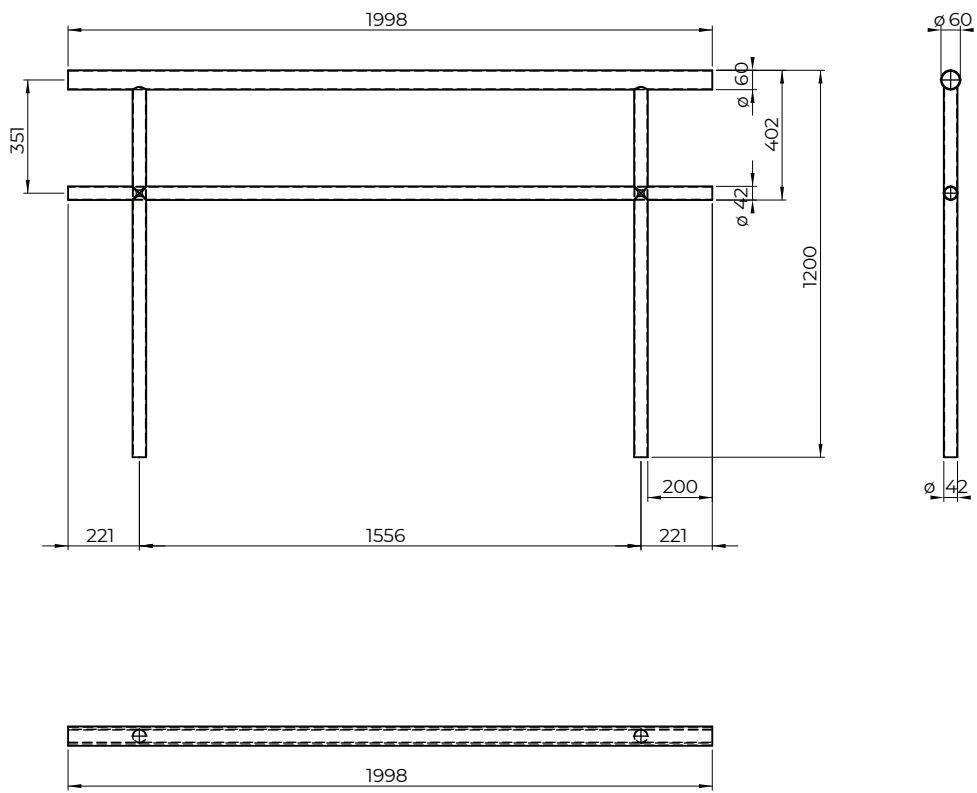

FENCE

URBAN FINISHING

FENCE

MODULAR ELEMENT

CLOSING PIECE

Fence from the Urban Furnishing line by New VMR S.r.l.,
entirely made of AISI304 stainless steel, or AISI316L on demand.
Stainless steel finish or painted with special RAL colours.

MODULAR ELEMENT with length of 2,00mt,
having the following dimensions:

upper pipe diameter 60,3mm,
lower and vertical pipes diameter 42,4mm and thickness 2mm;
total height of 1,2mt and height of 0,9mt above the ground.

Completed with **CLOSING PIECE**
with diameter 60,3mm and thickness 2mm.

SIZE

WWW.VMRSRL.COM

NEW VMR S.R.L.

VIA LARIO 31, 22060 CANTÙ (CO) ITALY

+39 031 704673 | 031 7090081

INFO@VMRSRL.COM

P.IVA 03230340139