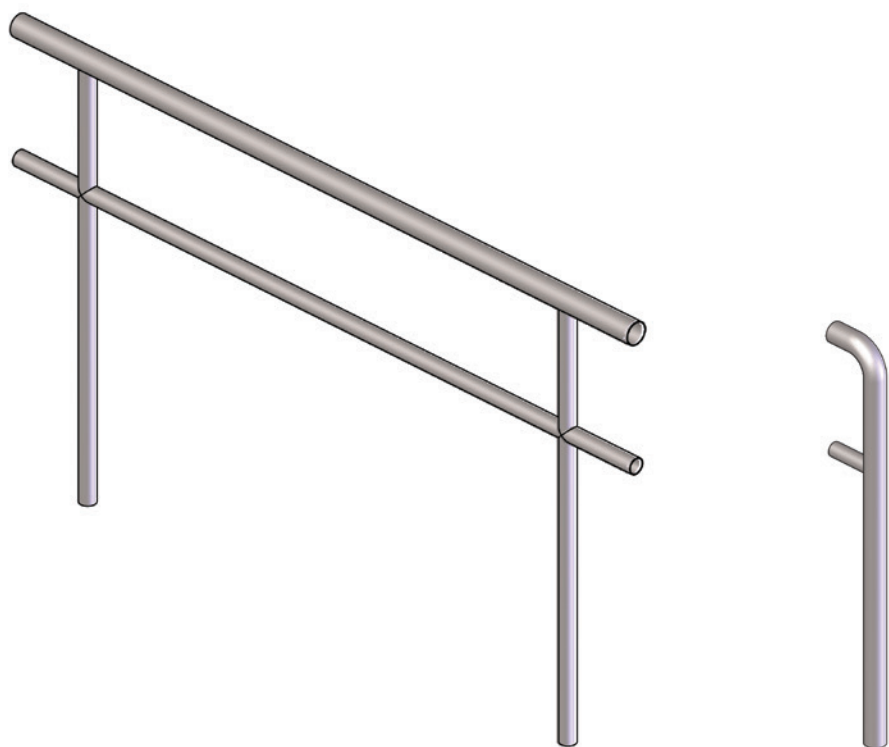

FENCE

URBAN FINISHING

FENCE

MODULAR ELEMENT

CLOSING PIECE

Fence from the Urban Furnishing line by New VMR S.r.l.,
entirely made of AISI304 stainless steel, or AISI316L on demand.
Stainless steel finish or painted with special RAL colours.

MODULAR ELEMENT with length of 2,00mt,
having the following dimensions:

upper pipe diameter 60,3mm,
lower and vertical pipes diameter 42,4mm and thickness 2mm;
total height of 1,2mt and height of 0,9mt above the ground.

Completed with **CLOSING PIECE**
with diameter 60,3mm and thickness 2mm.

SIZE

WWW.VMRSRL.COM

NEW VMR S.R.L.

VIA LARIO 31, 22060 CANTÙ (CO) ITALY

+39 031 704673 | 031 7090081

INFO@VMRSRL.COM

P.IVA 03230340139